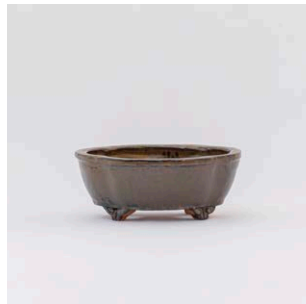

SH15
Rectangle curve shape pots with Demon

Glaze Type : Namako Glaze

Retail Price : JPY11,100

Size : W190 x D150 x H65mm

SH01
Kokyo pots
 Glaze Type : Oribe Glaze
 Size : W150 · D150 · H100mm
 Retail Price : JPY14,400

SH02
Round curve shaped pots with big rivets
 Glaze Type : Namako Glaze
 Size : W185 · D185 · H100mm
 Retail Price : JPY11,100

SH03
Round curve shaped pots
 Glaze Type :
 Size : W160 · D160 · H80mm
 Retail Price : JPY6,000

SH04
Hexagon pots
 Glaze Type :
 Size : W120 · D120 · H65mm
 Retail Price : JPY9,400

SH05
Mokko shaped pots with big rivets
 Glaze Type :
 Size : W185 · D150 · H60mm
 Retail Price : JPY11,000

SH06
Mokko shaped deep pots
 Glaze Type : Soba Glaze
 Size : W185 · D150 · H75mm
 Retail Price : JPY9,200