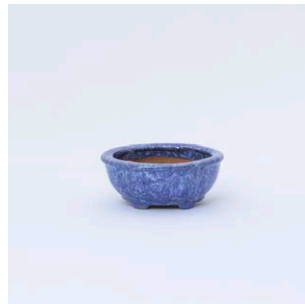

SH15
Rectangle curve shape pots with Demon

Glaze Type : Namako Glaze

Retail Price : JPY11,100

Size : W190 x D150 x H65mm

SH01
Kokyo pots
 Glaze Type : Oribe Glaze
 Size : W150 · D150 · H100mm
 Retail Price : JPY14,400

SH02
Round curve shaped pots with big rivets
 Glaze Type : Namako Glaze
 Size : W185 · D185 · H100mm
 Retail Price : JPY11,100

SH03
Round curve shaped pots
 Glaze Type :
 Size : W160 · D160 · H80mm
 Retail Price : JPY6,000

SH04
Hexagon pots
 Glaze Type :
 Size : W120 · D120 · H65mm
 Retail Price : JPY9,400

SH05
Mokko shaped pots with big rivets
 Glaze Type :
 Size : W185 · D150 · H60mm
 Retail Price : JPY11,000

SH06
Mokko shaped deep pots
 Glaze Type : Soba Glaze
 Size : W185 · D150 · H75mm
 Retail Price : JPY9,200