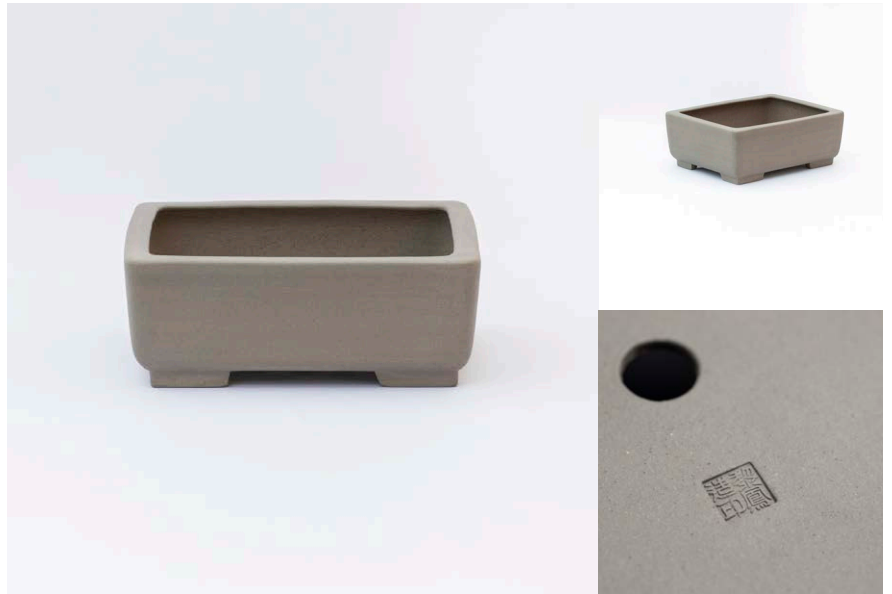

誠山陶園

RH04

Rectangle no edge pots

Clay Type : Showa clay

Glaze Type : Unglazed

Retail Price : JPY17,500

Size : W260 x D210 x H100mm

誠山陶園